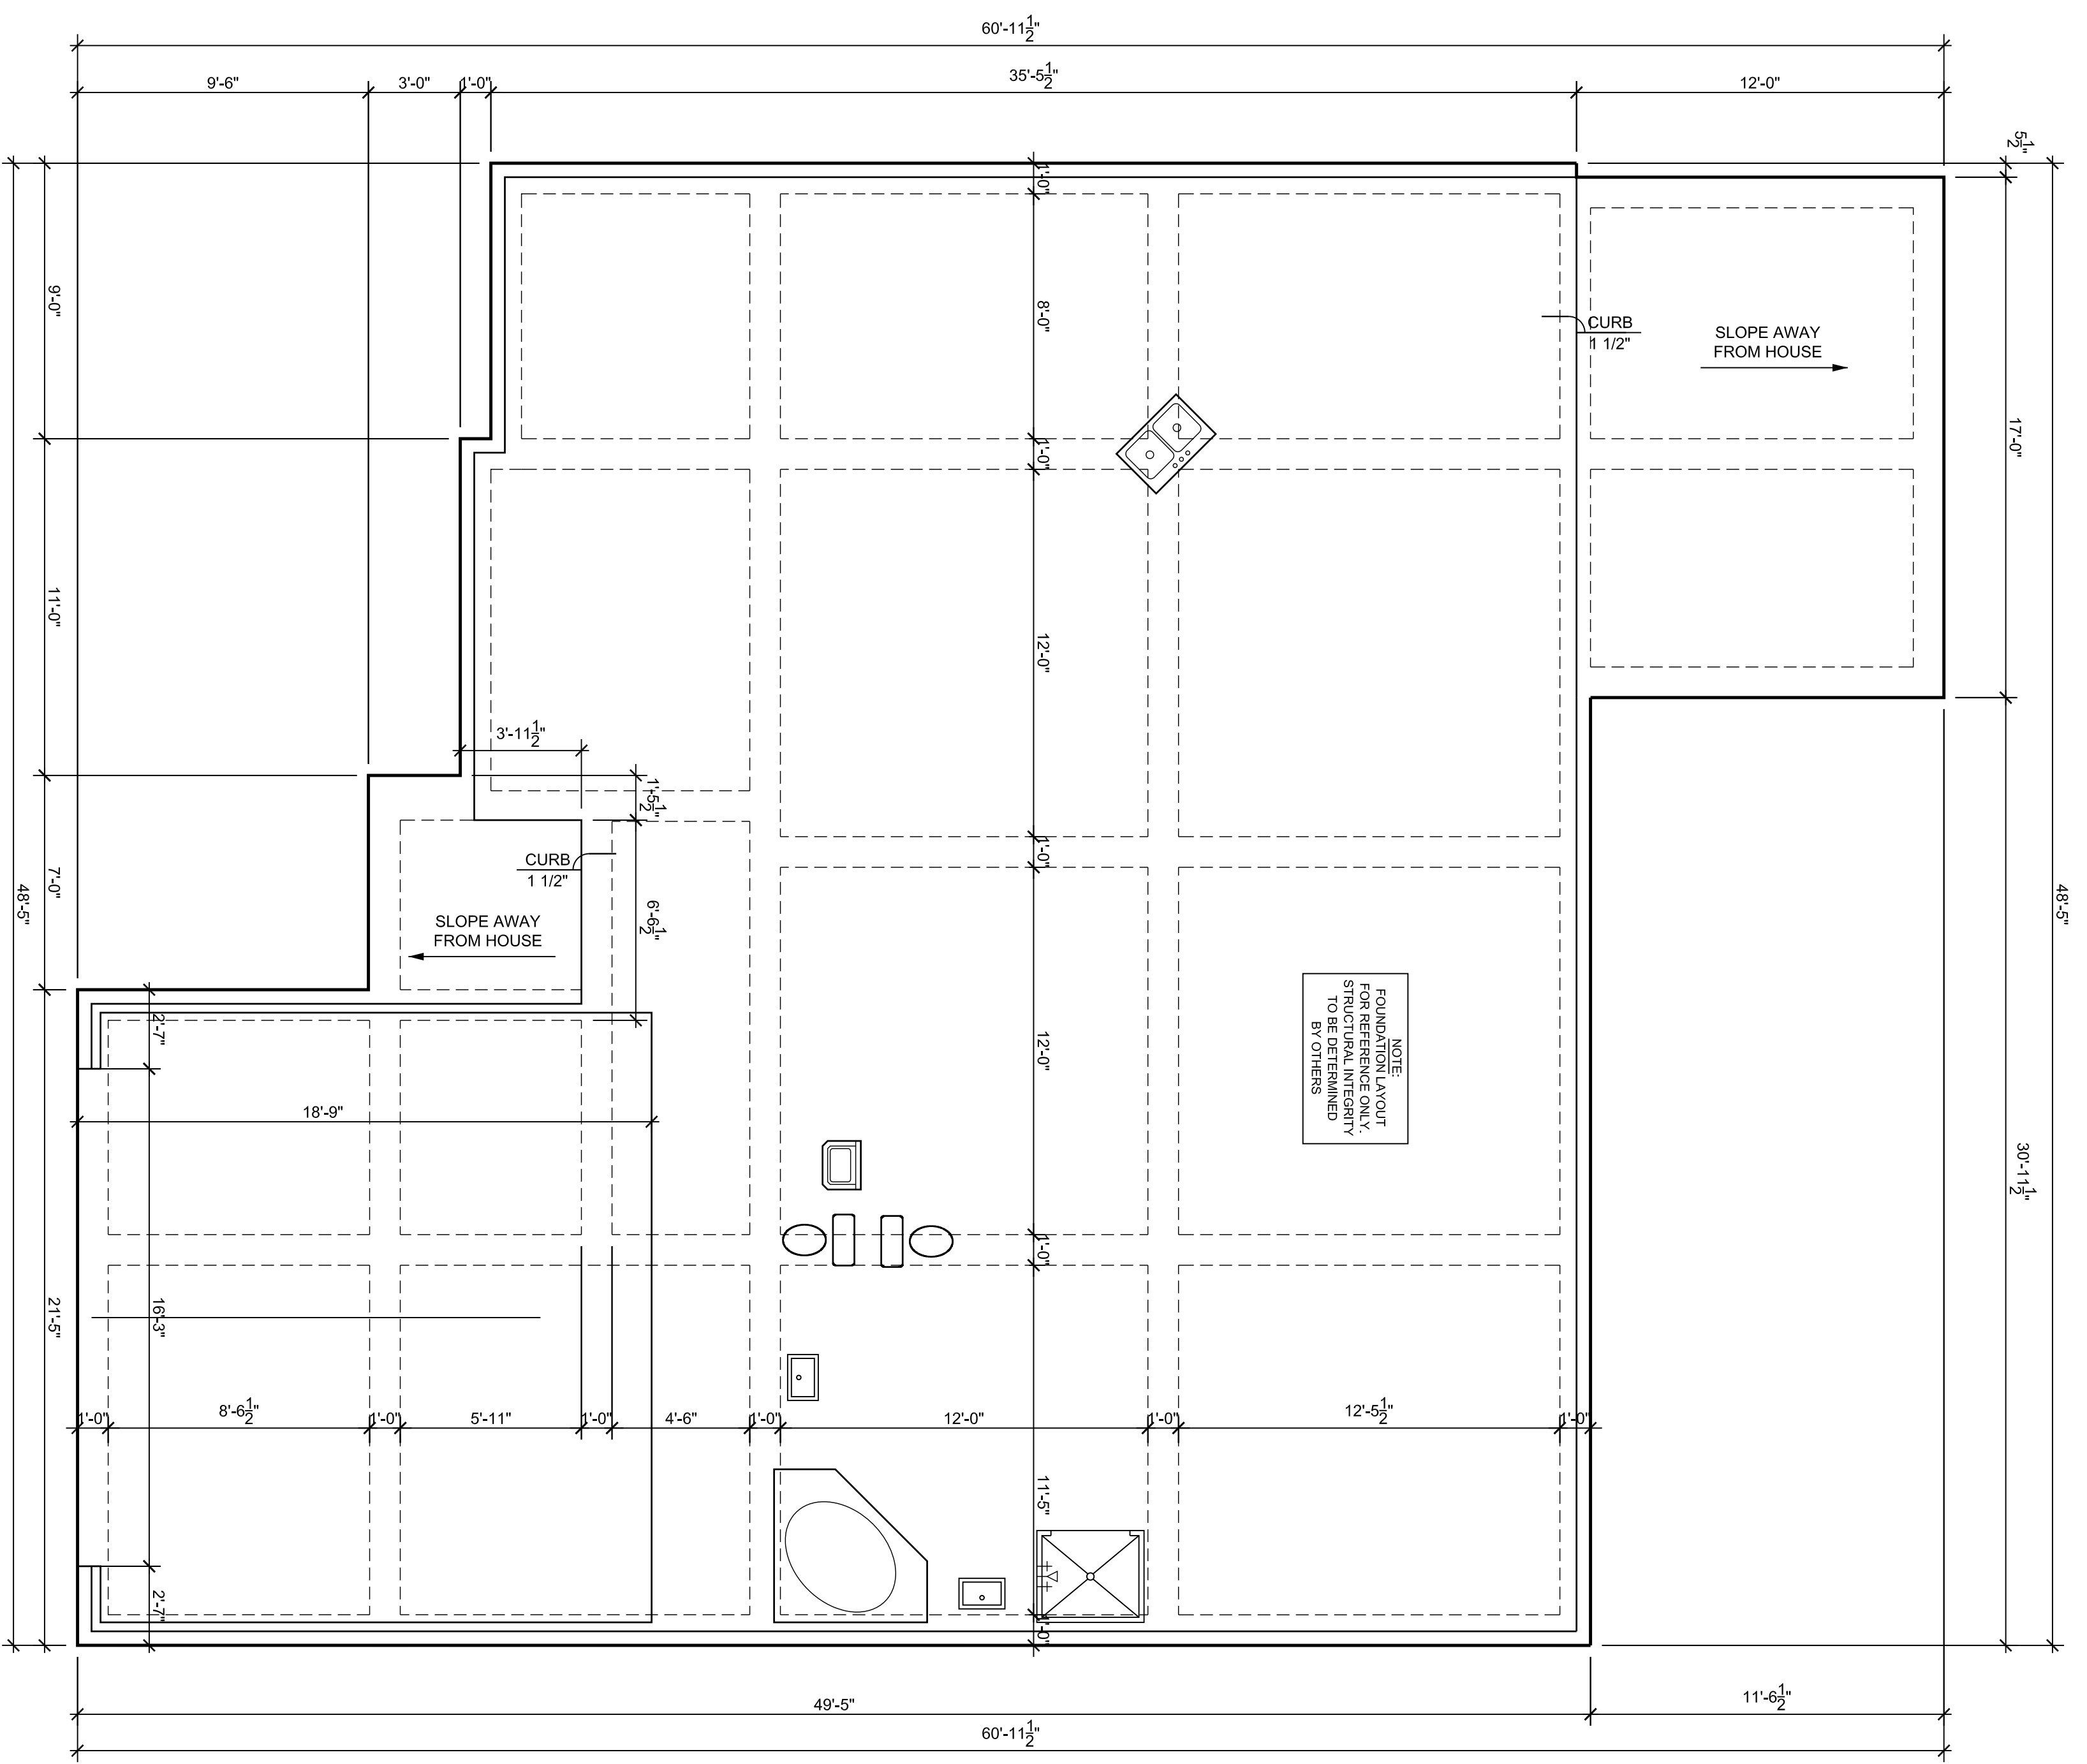

PAULIN DESIGN
 510 Bianco Woods Blvd.
 Egin, TX 78621
 254.415.8019
 paulindesign@yahoo.com

PLAN # 2635

TX20-024

COPYRIGHT 2020
 This document is an intellectual property and as such, it is the property of Paulin Design. Permission is granted to use this document for the project it was designed for, without agreement with Paulin Design.

REVISION:

FULL PRESENTATION
 DATE: 04/03/2020
 DRAWN BY: IP

FLOOR PLANS

4 FOUNDATION LAYOUT
SCALE: 1/4" = 1'-0"