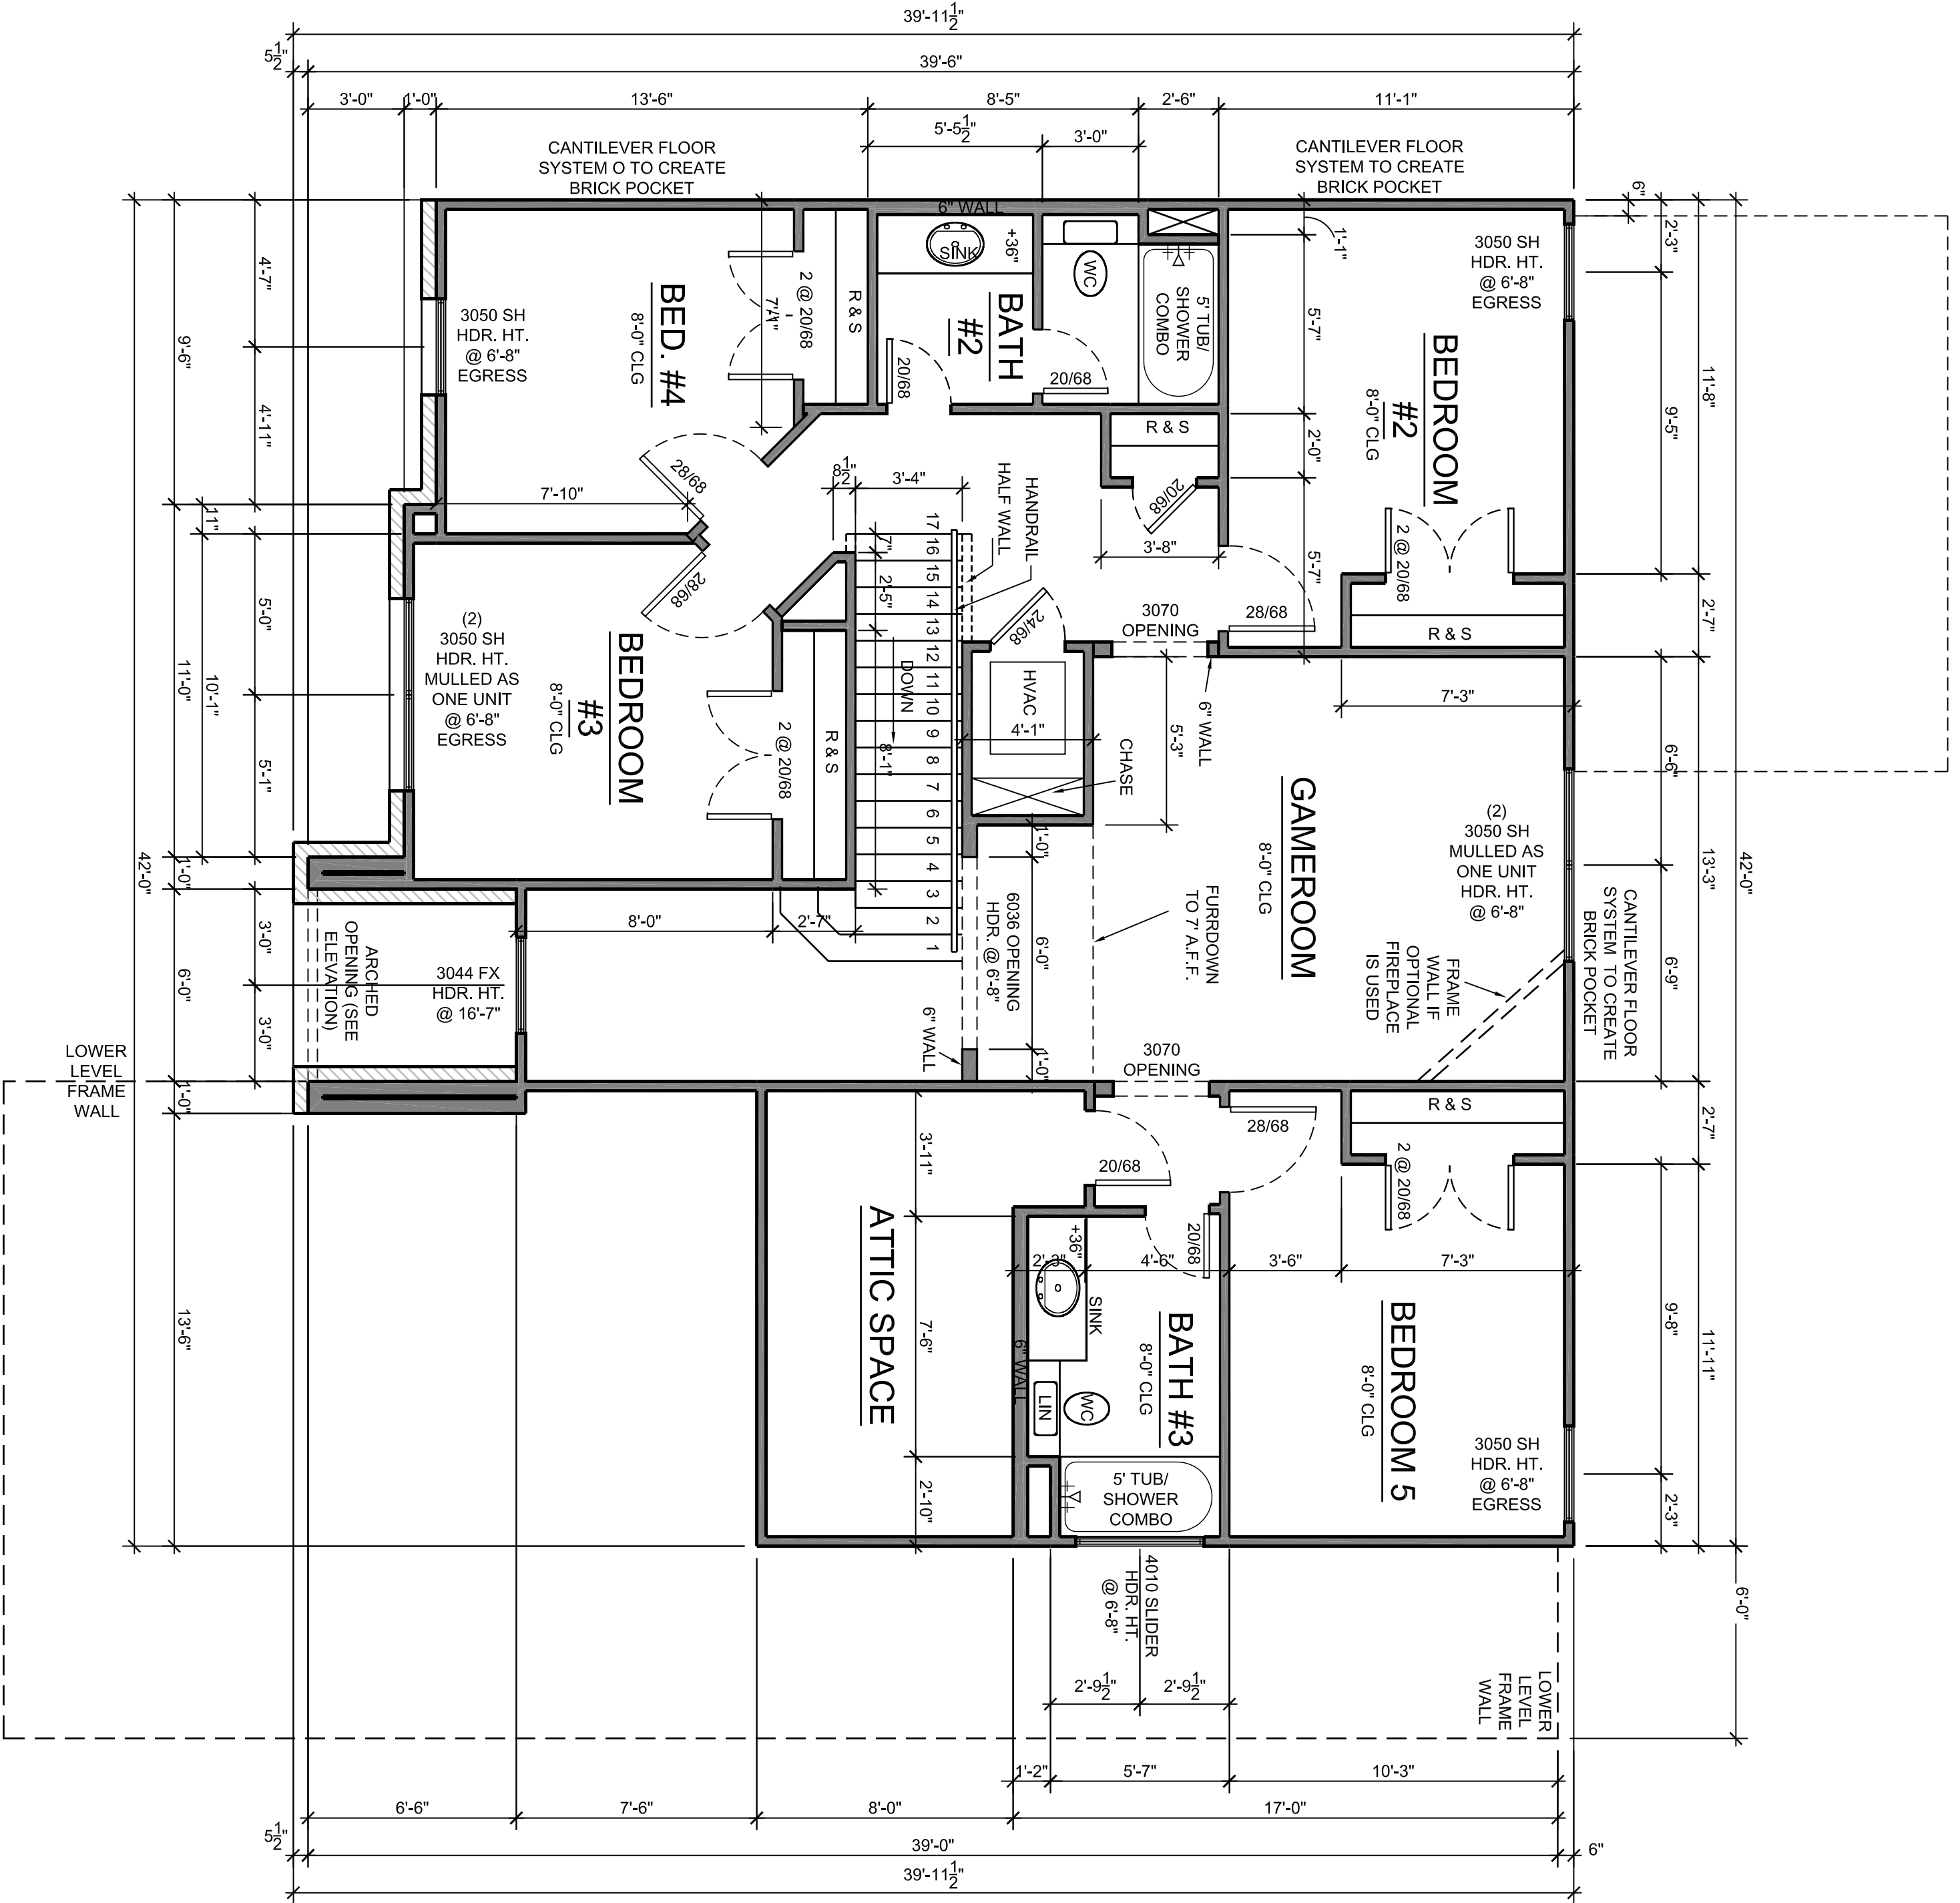

PAULIN DESIGN
510 Bianco Woods Blvd.
Egin, TX 78621
254.415.8019
paulindesign@yahoo.com

PLAN # 2635

TX20-024

REVISION:

FULL PRESENTATION
DATE: 04/03/2020
DRAWN BY: IP

FLOOR PLANS