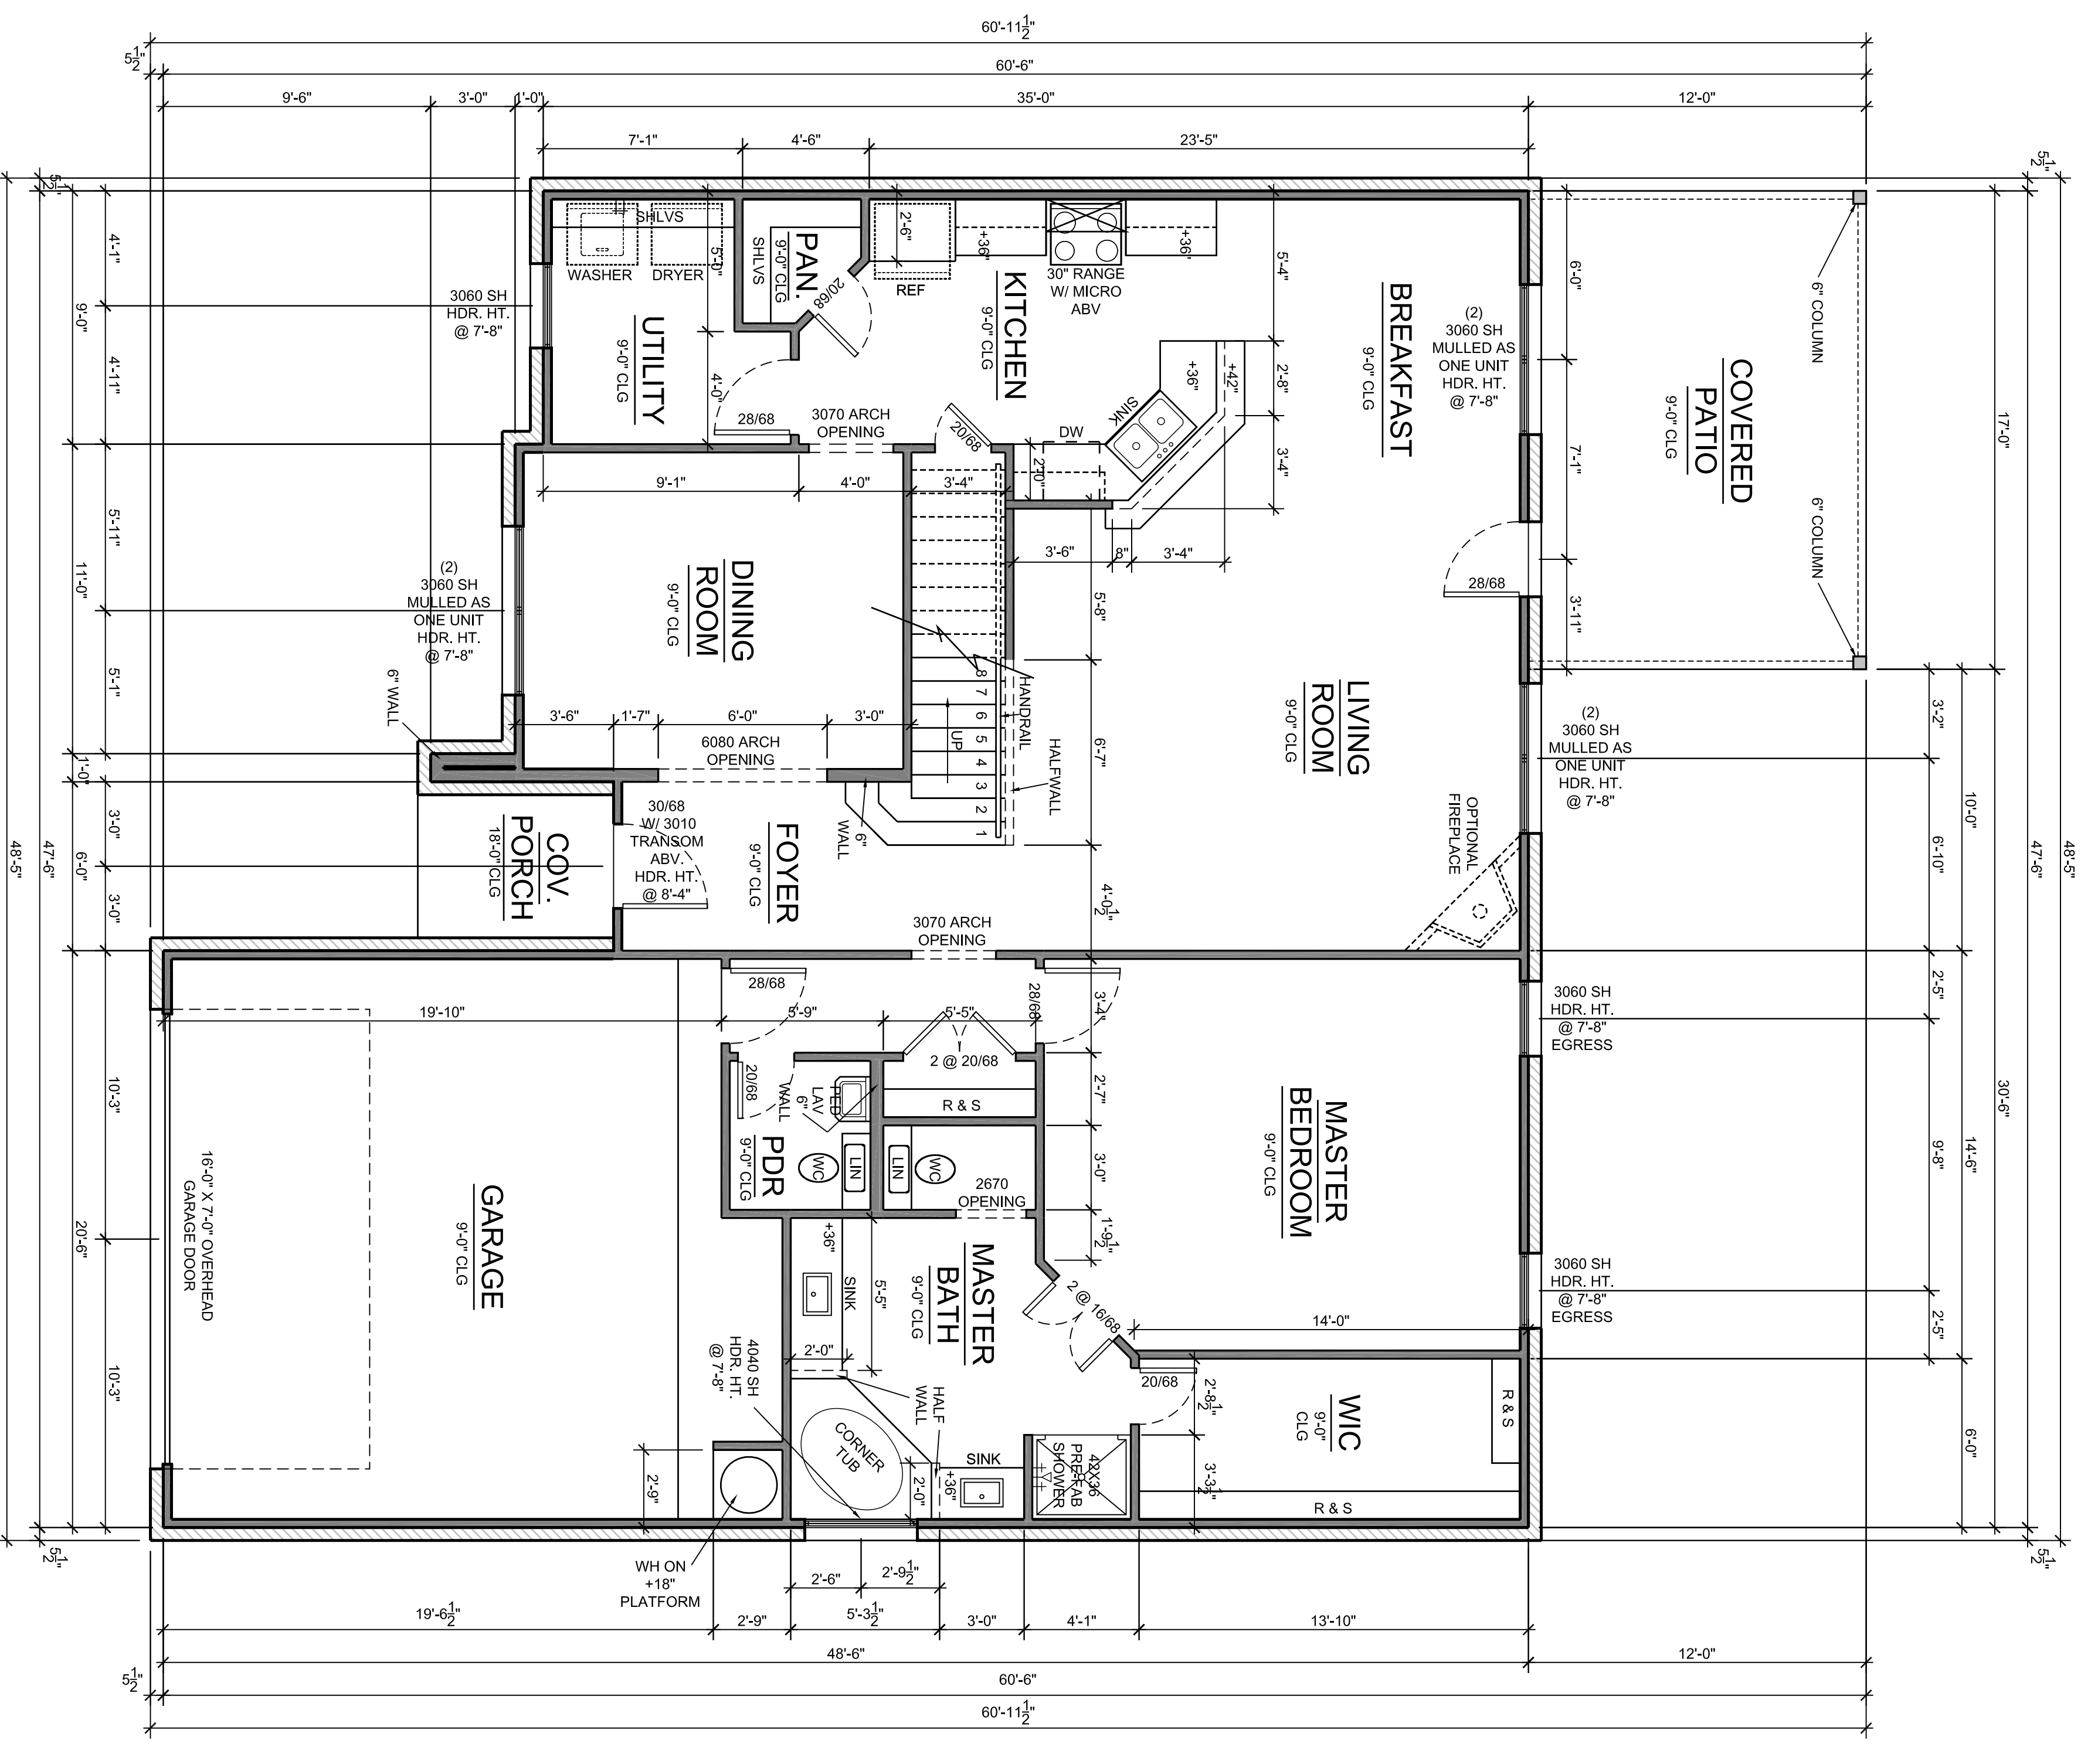

PAULIN DESIGN
510 Bianco Woods Blvd.
Egin, TX 78621
254.415.8019
paulindesign@yahoo.com

PLAN # 2635

TX20-024

REVISION:

FULL PRESENTATION
DATE: 04/03/2020
DRAWN BY: IP

FLOOR PLANS